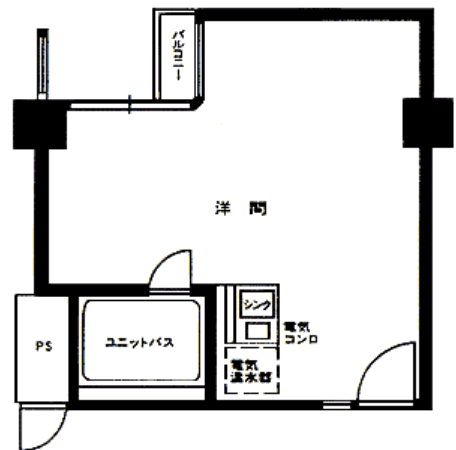

<b>Address</b>	Nakaku, Nagoya-shi Sakae 1-14-14		
<b>Transportation</b>	Subway Higashiyama / Tsurumai Line	Fushimi Station	Foot 5 minutes
<b>Article details</b>	1973completion	Structure : SRC	8 stories 1R 23.18mf
<b>Equipment</b>	Towel, Bath towel, Various detergents, Box tissue, Toilet paper, etc ...		
<b>Environment</b>		<b>Remarks</b>	
Convenience store	Lawson	2min	A coin laundry article  There is a washing machine for exclusive use of the arm in 9F.
Supermarket	Maruichi store	1min	
Financial institution	MizuhoBK・SakuraBK	7min	

※There is the case that an area / plans of a house are different by a room.

The use rate (The water service expenses for lighting and fuel include it)	Less than three months	One entering	¥2,500/1 days	Two entering	¥3,000/1 days
	More than three months	One entering	¥2,350/1 days	Two entering	¥2,850/1 days
	More than six months	One entering	¥2,200/1 days	Two entering	¥2,700/1 days
Cleaning expense (After withdrawal)		One entering	¥15,000	Two entering	¥20,000